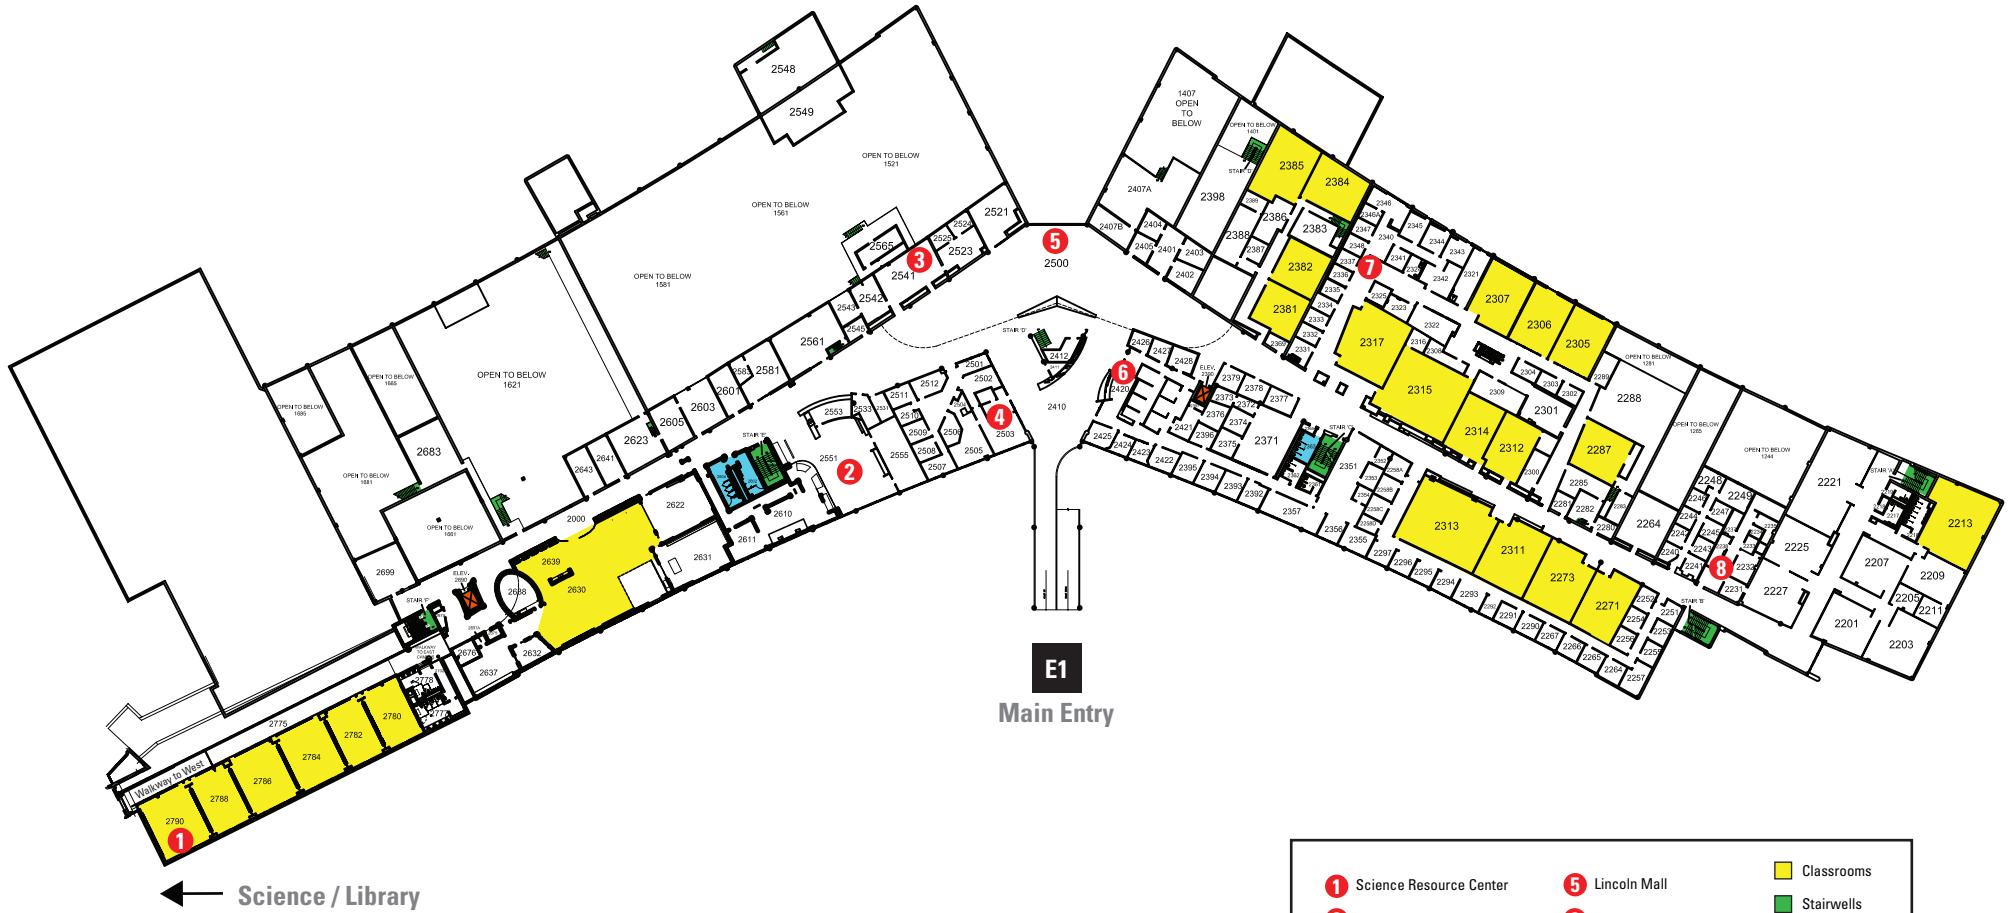

A member of Minnesota State

East Campus Second Floor

1 Science Resource Center	5 Lincoln Mall	Classrooms
2 Cafeteria	6 Continuing Education/ Customized Training	Stairwells
3 East Academic Support Center	7 Academic Affairs	Bathrooms
4 Presidents Office	8 Student Health Clinic	Elevators (2)
		Entrances